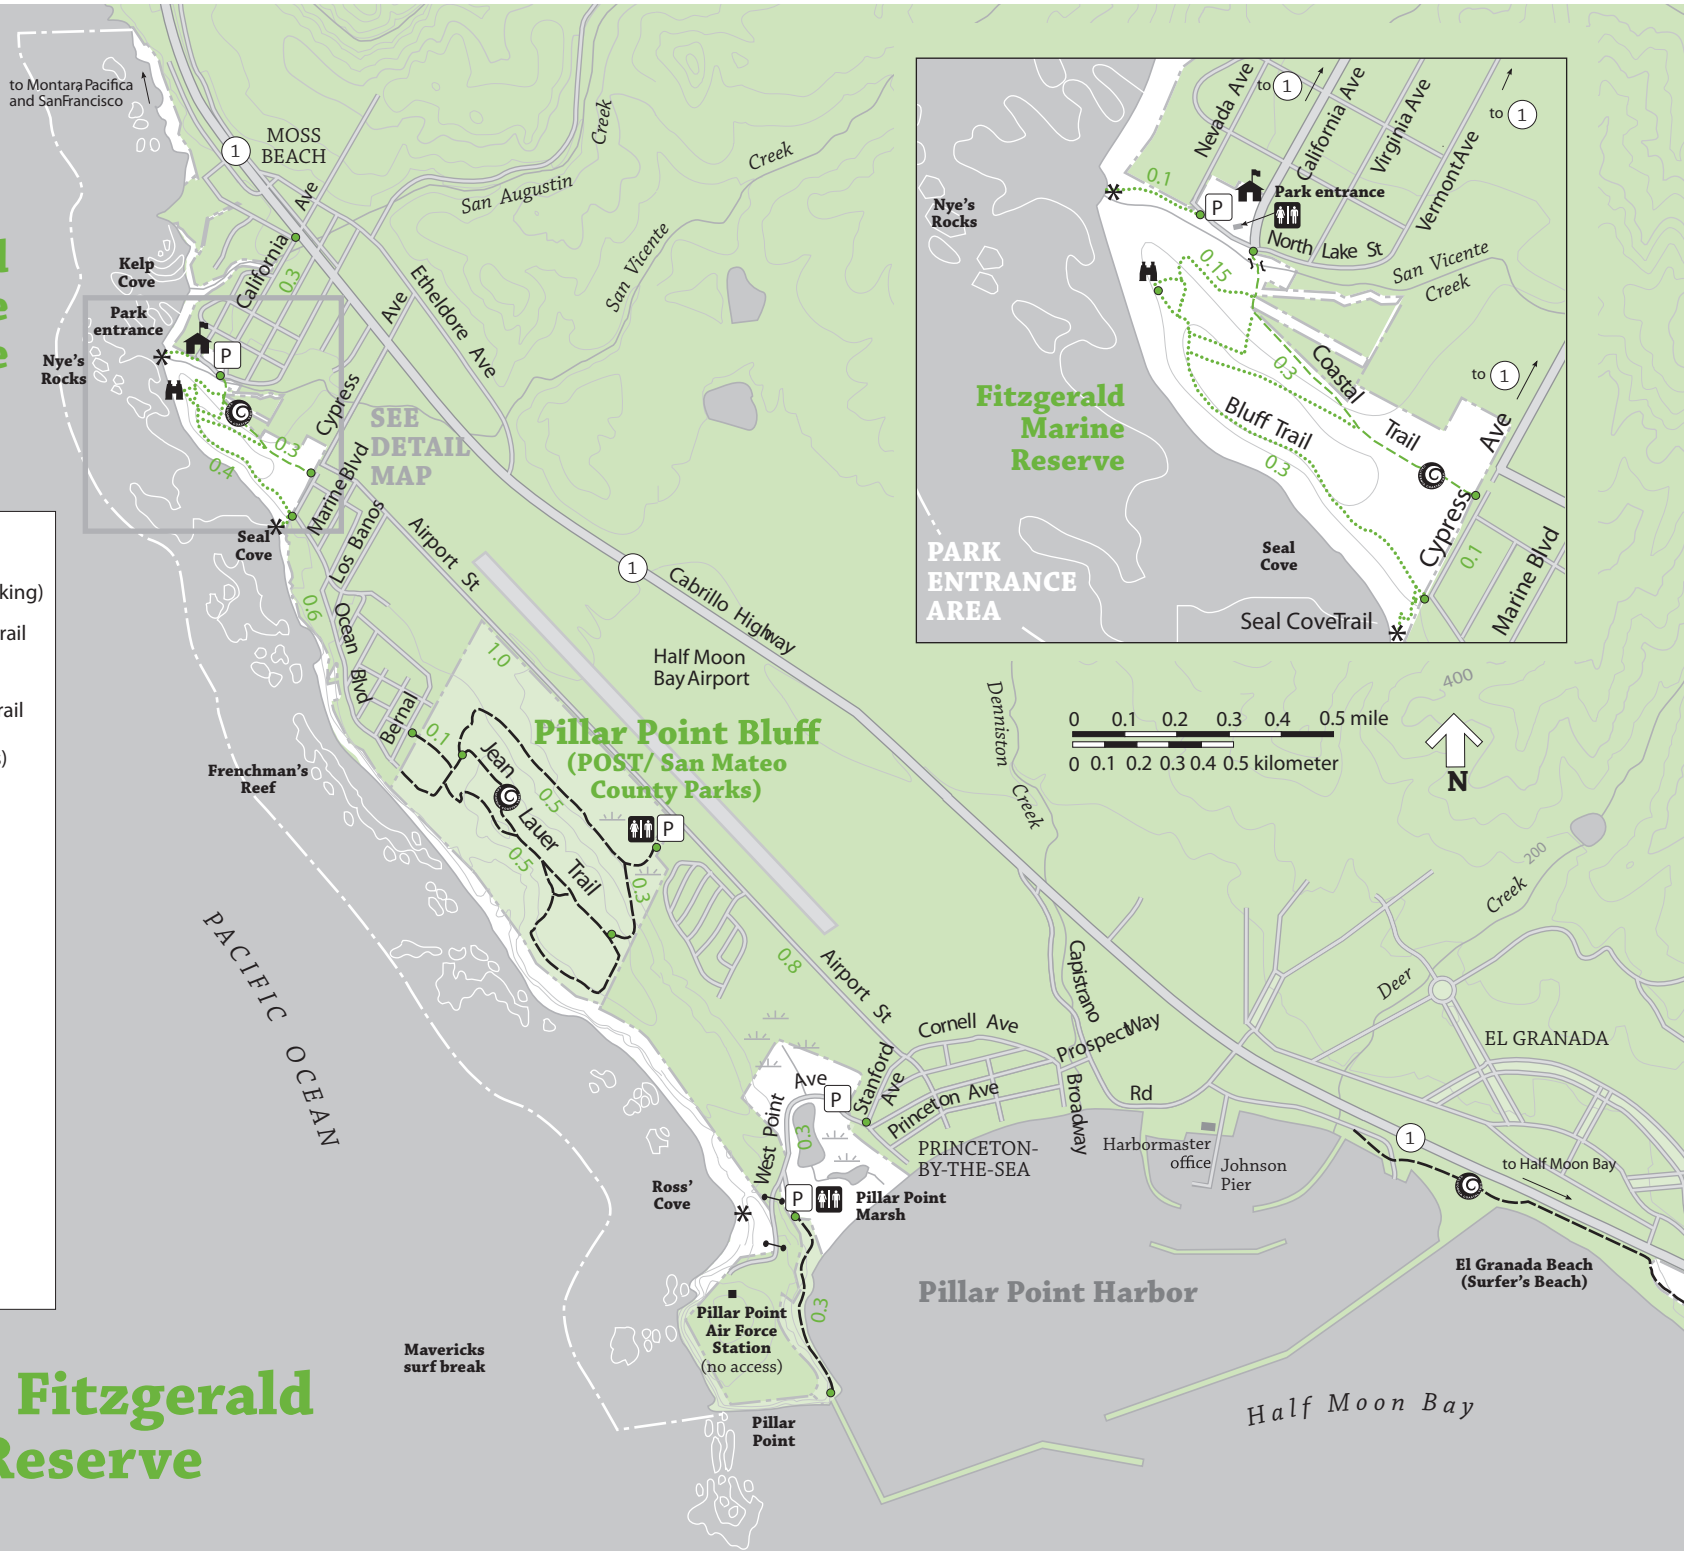

# Fitzgerald Marine Reserve

**LEGEND**

- Multiple-use trail (bicycle/equestrian/hiking)
- Hiking/equestrian trail
- Hiking trail
- California Coastal Trail
- Trail distance (miles)
- Other public lands
- Private property
- Tide pools and exposed rocks
- Parking
- Restrooms
- Ranger station/visitor information
- Gate
- Marsh
- Beach access
- Overlook
- Bridge

# James V. Fitzgerald Marine Reserve