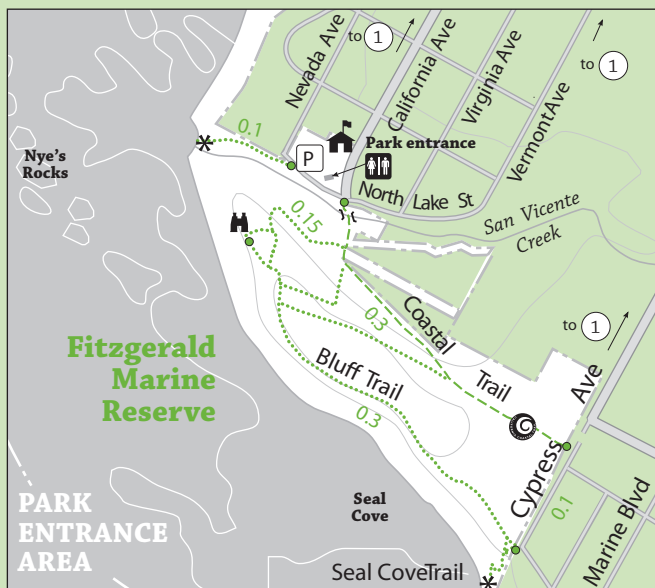

# Fitzgerald Marine Reserve

**LEGEND**

- Multiple-use trail (bicycle/equestrian/hiking)
- Hiking/equestrian trail
- Hiking trail
- California Coastal Trail
- Trail distance (miles)
- Other public lands
- Private property
- Tide pools and exposed rocks
- Parking
- Restrooms
- Ranger station/visitor information
- Gate
- Marsh
- Beach access
- Overlook
- Bridge

# James V. Fitzgerald Marine Reserve